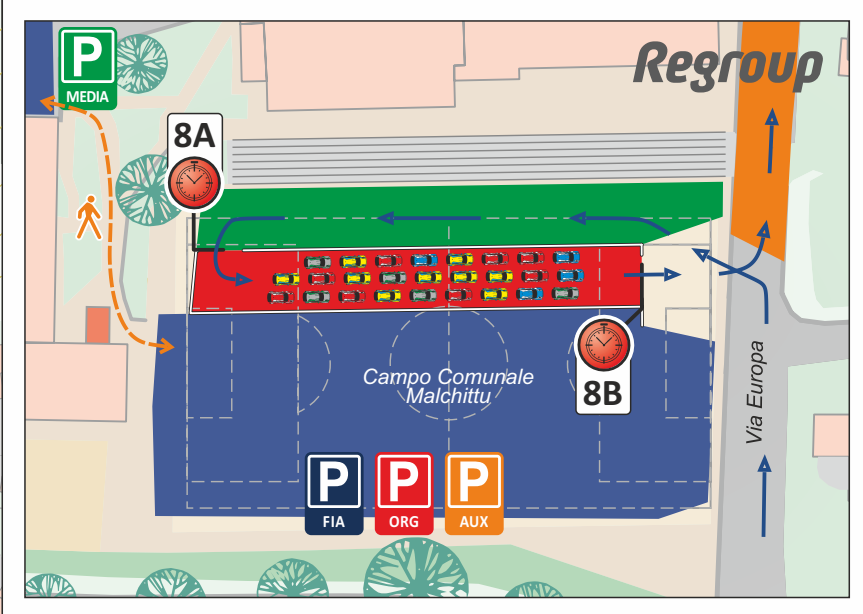

Pattada
Saturday, June 1

N 40° 34.993,
E 9° 6.951

Tyre Fitting Zone

N 40° 34.912,
E 9° 6.810

Regroup

SS 8

SS 9

- Regroup Area
- Media Zone
- Tyre Fitting Zone
- Parking Media - FIA - Org - Aux

data and graphics: © Rally Italia Sardegna - base map data: Regione Autonoma della Sardegna