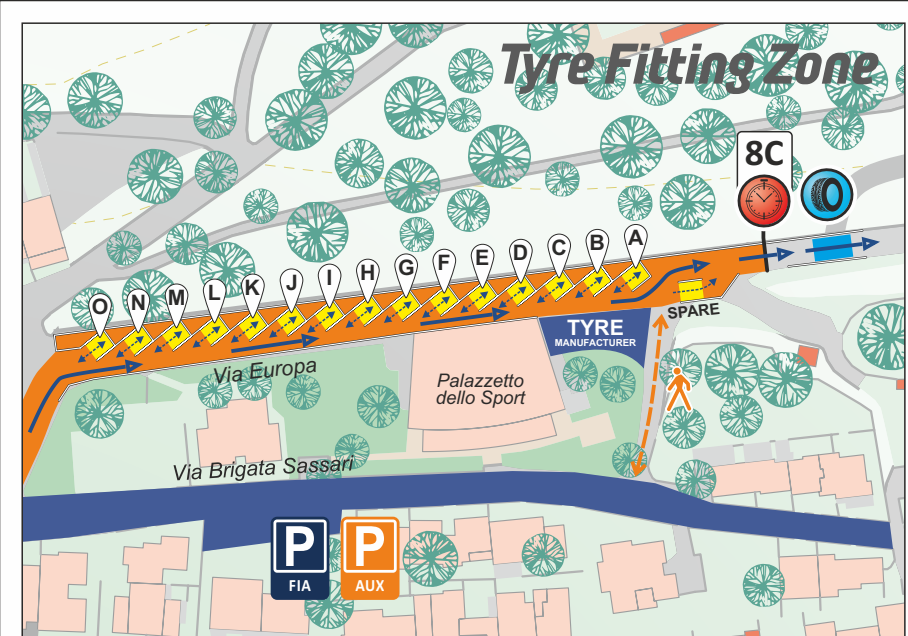

Pattada
Saturday, June 1

N 40° 34.993,
E 9° 6.951

Tyre Fitting Zone

N 40° 34.912,
E 9° 6.810

Regroup

SS 8

SS 9

- Regroup Area
- Media Zone
- Tyre Fitting Zone
- Parking Media - FIA - Org - Aux

data and graphics: © Rally Italia Sardegna - base map data: Regione Autonoma della Sardegna